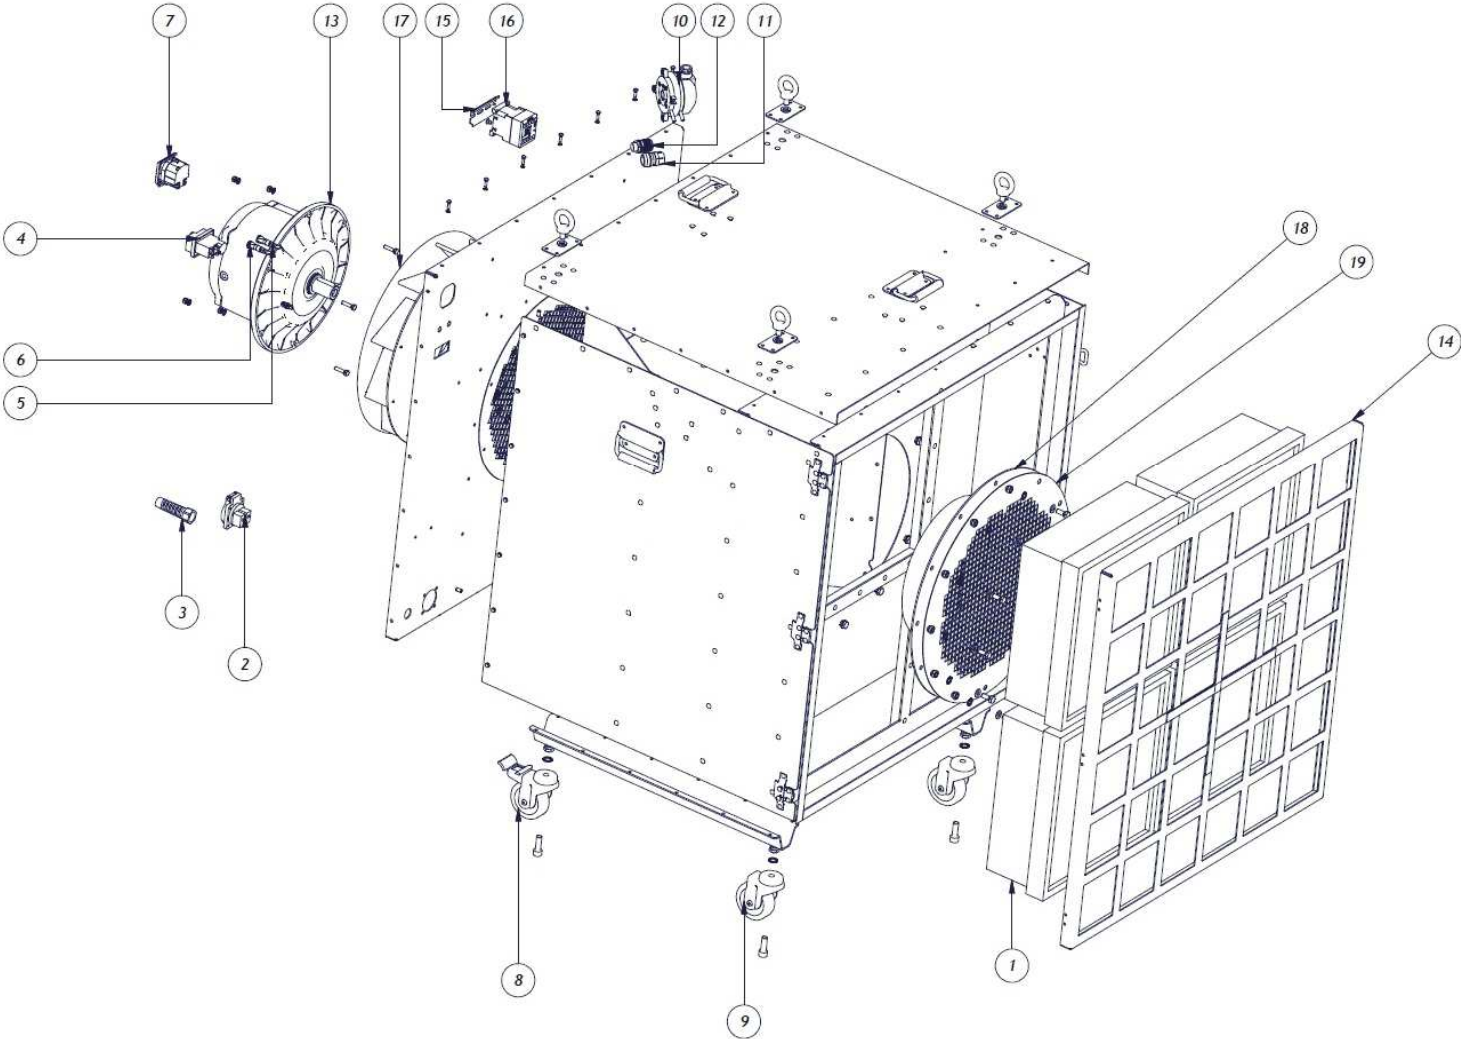

A4000 400 V

A4000 400 V

POS	NUMBER	DESCRIPTION	QTY.
1	200700532	HEPA FILTER (ex. A1000)	4
2	201400405	ELECTRICAL OUTLET 230 V (ex. A4000)	1
3	201400406	STRAIN RELIEF (ex. A4000)	1
4	201400407	ON/OFF SWITCH (ex. A4000)	1
5	201400408	ORANGE LAMP (ex. A4000)	1
6	201400409	GREEN LAMP (ex. A4000)	1
7	201400410	TIME COUNTER (ex. A4000)	1
8	201400411	WHEEL WITH BRAKE (ex. A4000)	2
9	201400412	WHEEL WITHOUT BRAKE (ex. A4000)	2
10	201400413	PRESSURE GUARD (ex. A4000)	1
11	201400414	STRAIN RELIEF (ex. A4000)	1
12	201400415	STRAIN RELIEF (ex. A4000)	1
13	201400416	FAN MOTOR 3KW (ex. A4000)	1
14	201400417	FRONT FRAME (ex. A4000)	1
15	201400418	DIN PLATE (ex. A4000)	1
16	201400419	CONTACTOR (ex. A4000)	1
17	201400420	FAN IMPELLER (ex. A4000)	1
18	201400421	INLET (ex. A4000)	1
19	201400422	INLET GUARD (ex. A4000)	1