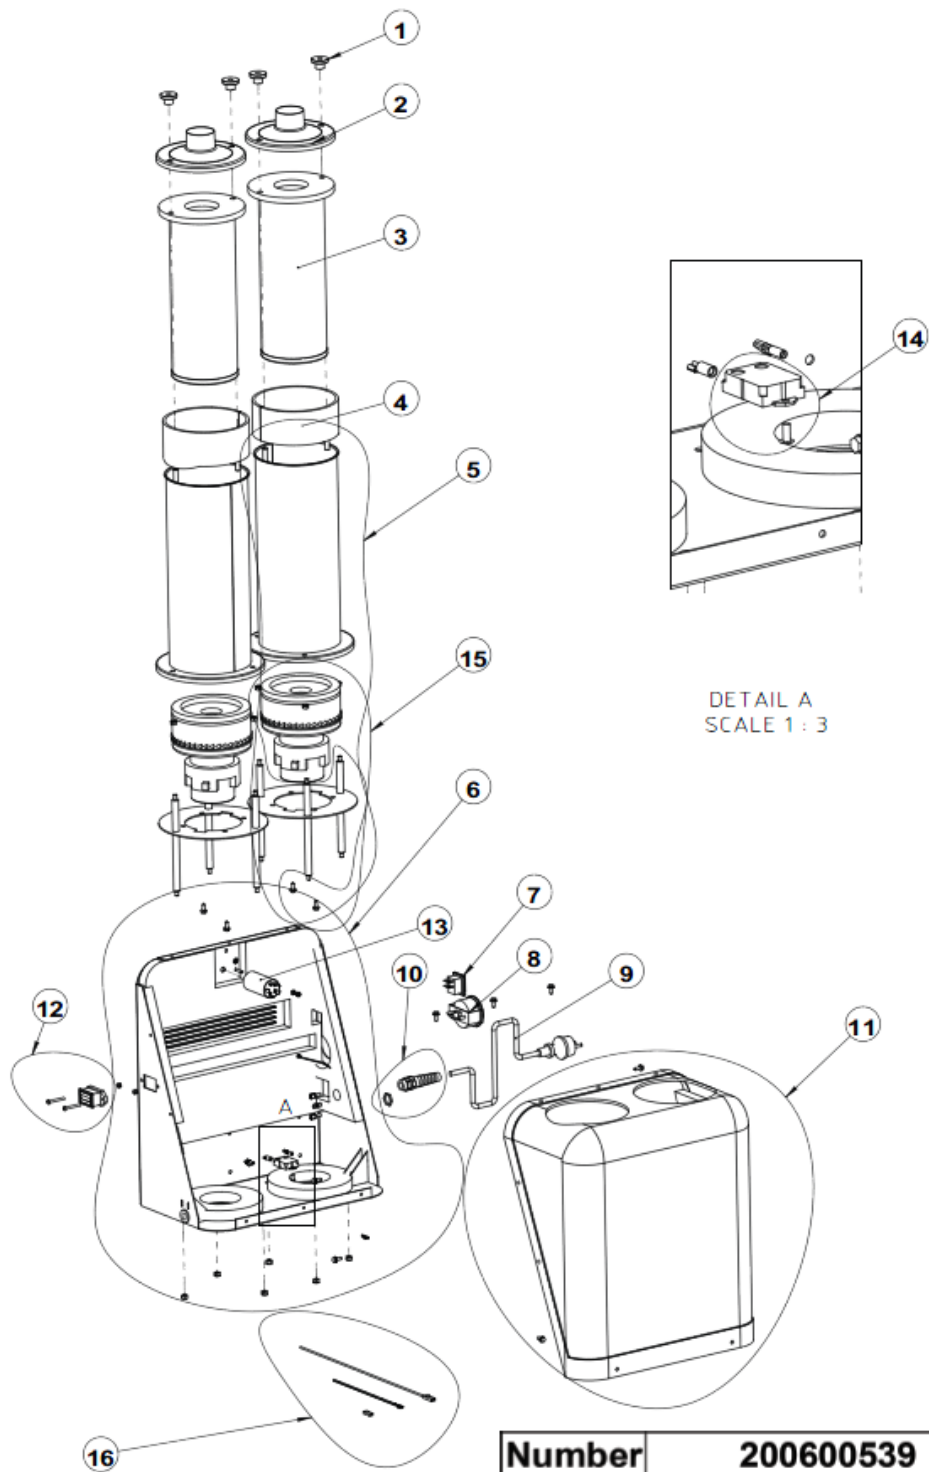

DETAIL A
SCALE 1 : 3

Number	200600539
Model	Engine Pack 230V
Rev.	01

Engine pack. 230 V