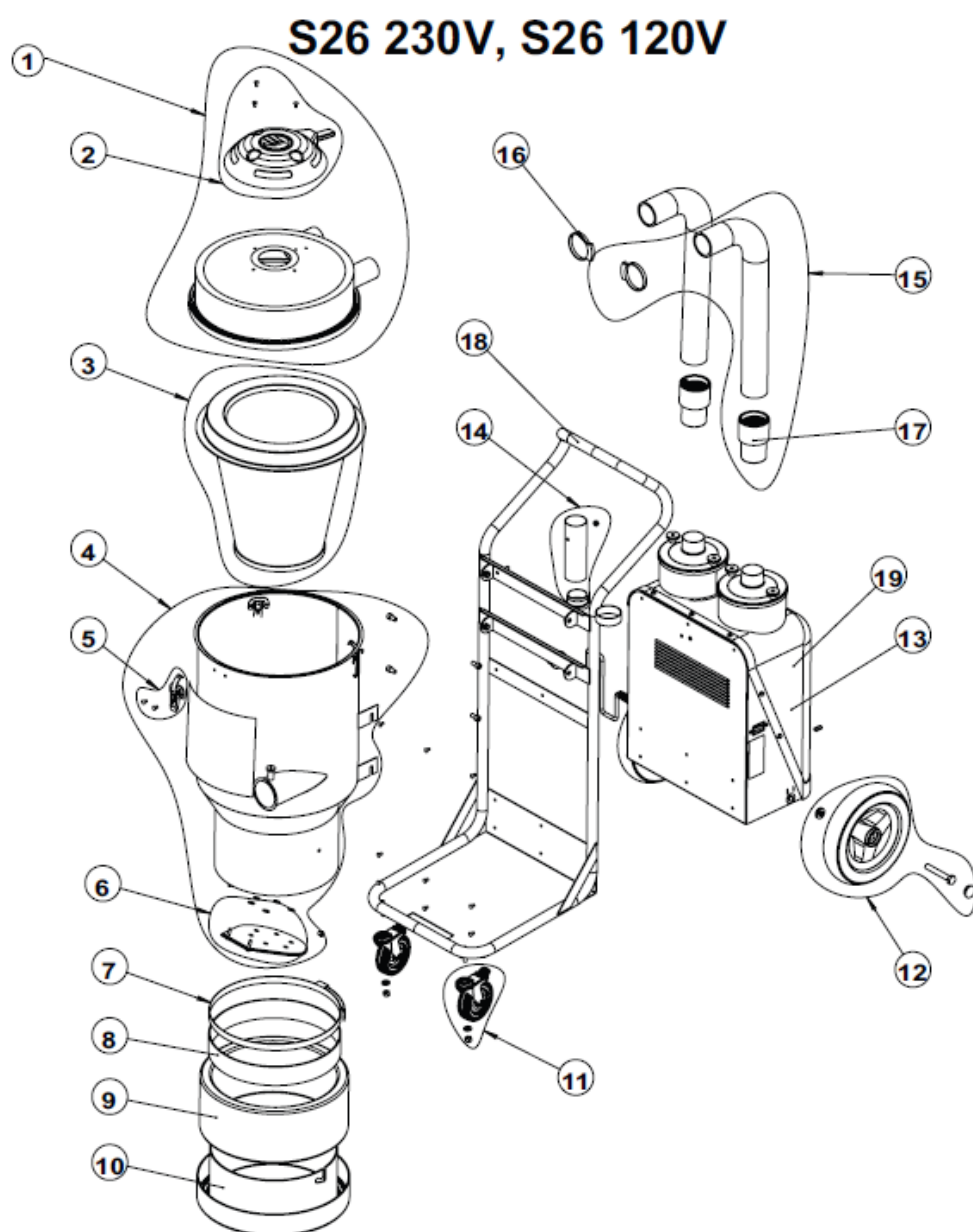

# S26 230 V, S26 120V

<b>Number</b>	<b>200900256</b>	<b>200900256a</b>
<b>Model</b>	<b>S26/230v</b>	<b>S26/120v</b>
<b>Rev.</b>	<b>01</b>	<b>01</b>

# S26 230 V, S26 120V

POS.	QTY.	NUMBER	DESCRIPTION	
1	1	201000117	Top cover assembly	
2	1	201000118	Clean unit KIT	
3	1	200900050	Filter	
4	1	201000129	Tank complete	
5	3	200600799	Holder KIT	
6	1	201000116	Flap KIT	
7	1	1371001	BELT	
8	1	1351145	ANTI-SKID	
9	1	1376013	LONGOPAC bag	
10	1	200600536a	LONGOPAC HOLDER	
11	2	200800152	Front wheel KIT	
12	2	200800151	Rear wheel KIT	
13	1	201000130	Engine Pack 230v	
14	1	201000122	Clip holder KIT	
15	2	201000123	Hose KIT S13	
16	2	200800158	Hose clamp Plastic 60-65mm	
17	2	1335011	Hose end	
18	1	201000131	Wagon complete	
19	1	201000130a	Engine Pack 120v	

## Engine pack. 230 V

DETAIL A  
SCALE 1 : 3

Number	200600539
Model	Engine Pack 230V
Rev.	01

## Engine pack. 230 V

Pos.	QTY.	NUMBER	DESCRIPTION
1	4	200700289	LETTER NUT
2	2	200700147	COVER
3	2	200700070	FILTER
4	2	200600080	SEALING
5	2	200600084g	ENGINE TUBE 230V
6	1	201000135	CHASSIS KIT
7	1	10423	SWITCH
8	1	200700413	MANOMETER, KIT
9	1	1361023	CORD SET
10	1	1362123	CABLE FIX (PG11)
11	1	200600805	ENGINE COVER, KIT
12	1	201000133	COUNTER, KIT
13	1	1362165	ELECTRICAL FILTER
14	1	200700410	SOFT START 230V, KIT
15	2	200700385	ENGINE 1200W 230V
16	1	200700397	CABLE KIT 230V