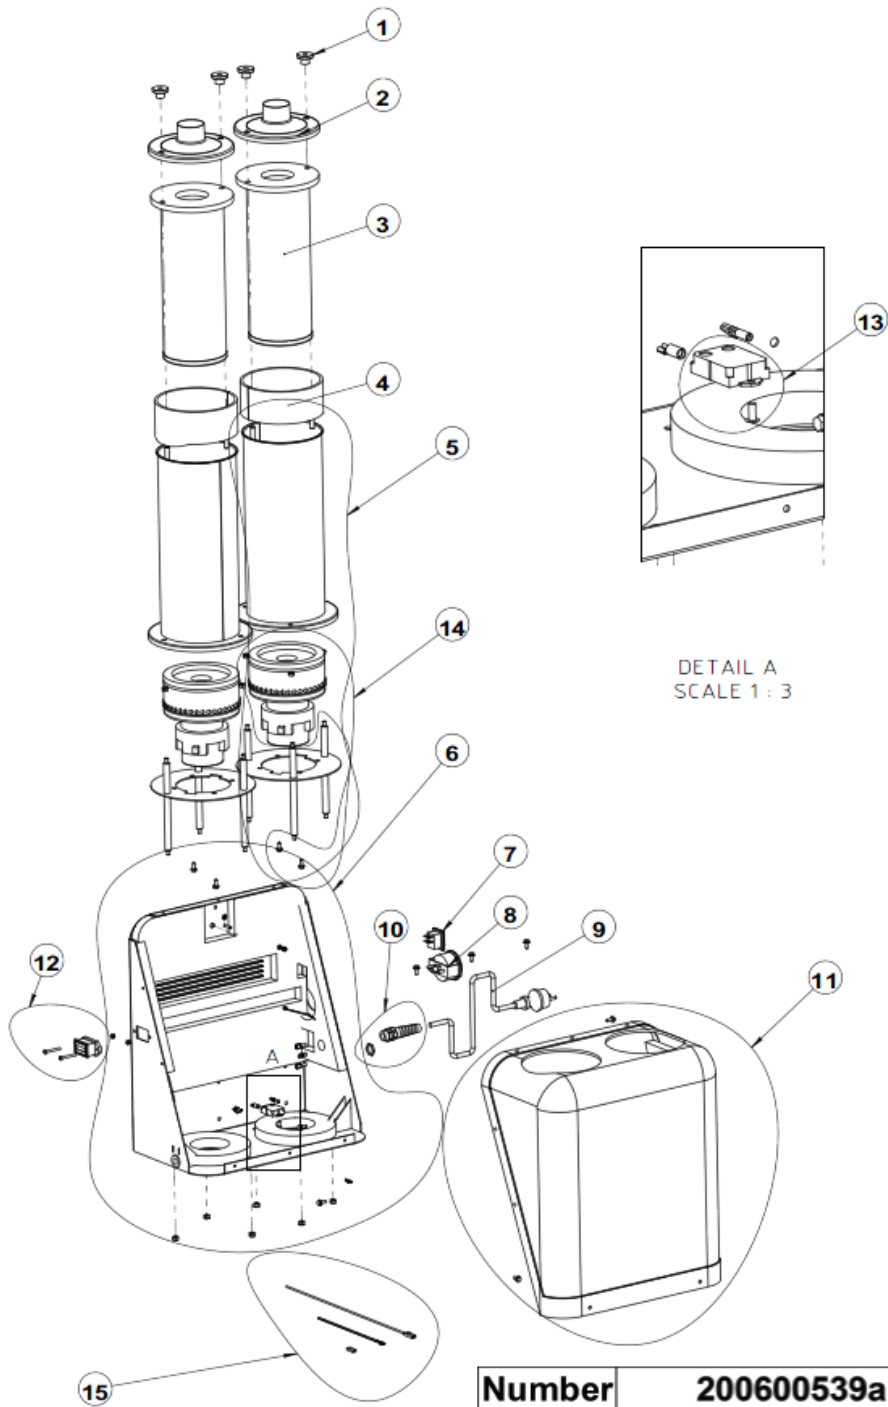

DETAIL A
SCALE 1 : 3

Number	200600539a
Model	Engine Pack 120V
Rev.	01