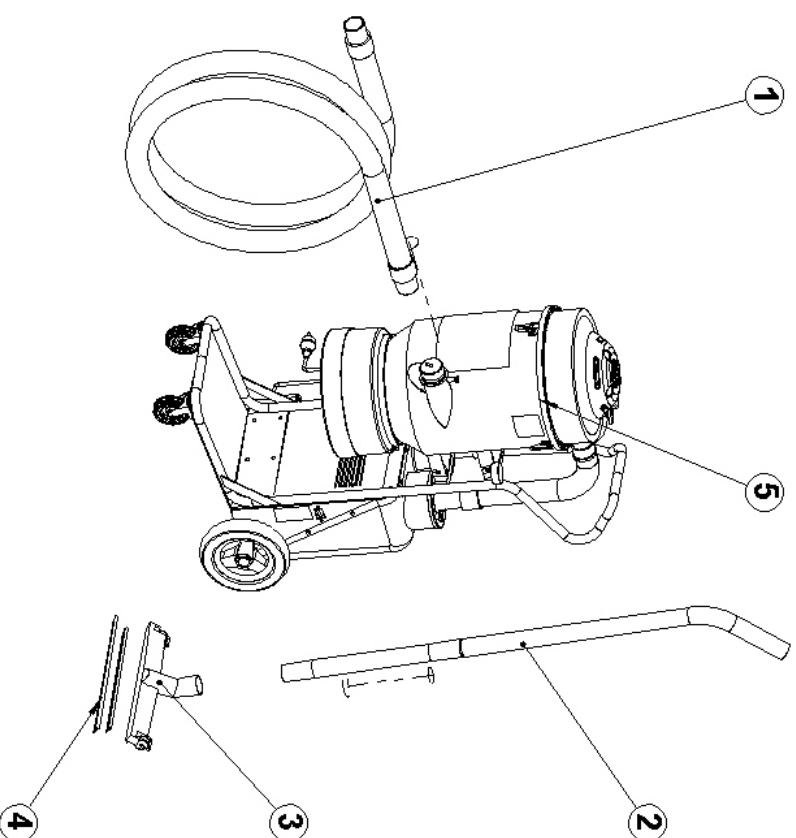

Accessories S26 230 V, S26 120 V

POS.	QTY	NUMBER	DESCRIPTION
1	1	200900298	HOSE 5mm x 4m
2	1	1224035	SPS STEEL TUBE KIT
3	1	1326097	S450 FLOOR TOOL 50mm x 450mm
4	1	1340005	AG45A BRUSHES (L=400/445)
5	1	200900256	S26 Assembly 230v