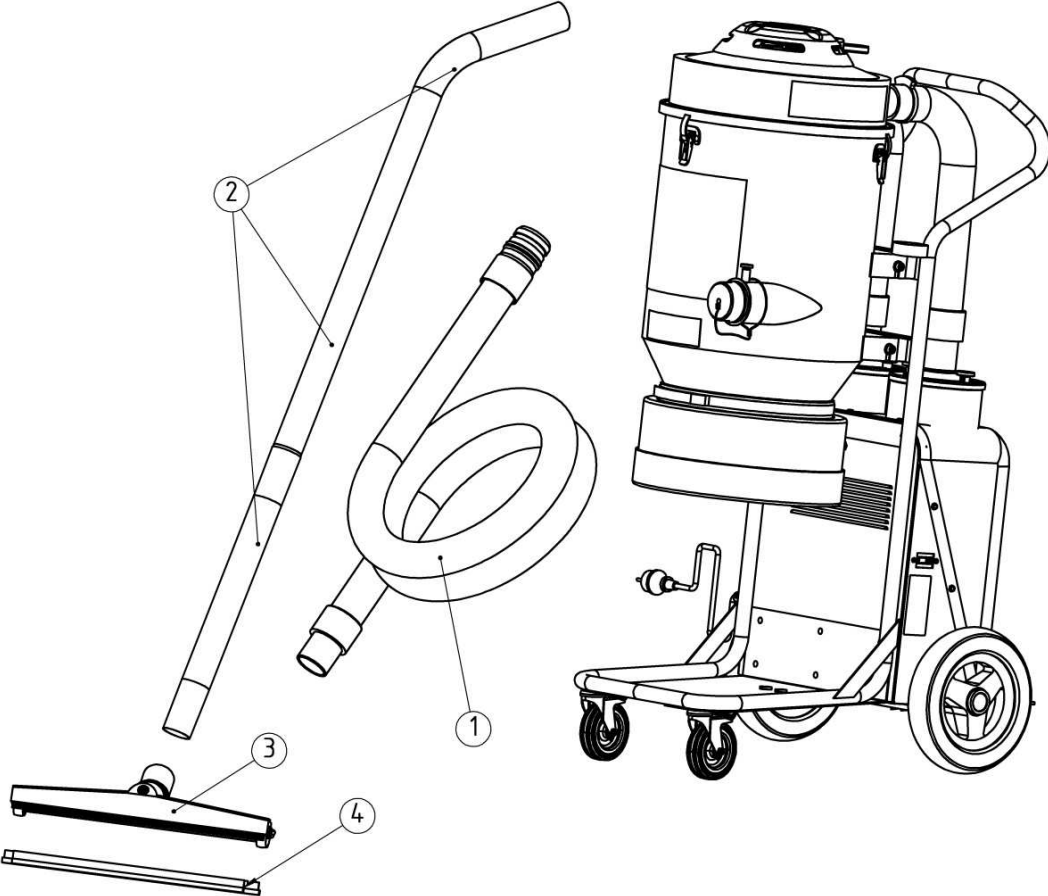

ACCESSORIES S26

S26 ACCESSORIES

Pos	Article Number	Description	QTY
1	590829601	HOSE 51mm x 4m (ex.	1
(1)	591966301	HOSE 51mm x 7,5m (ex.	1
2	590829401	50S WAND 51mm	1
3	590428302	S450 FLOOR TOOL 50mm	1
4	590428503	AG46A BRUSHES	1