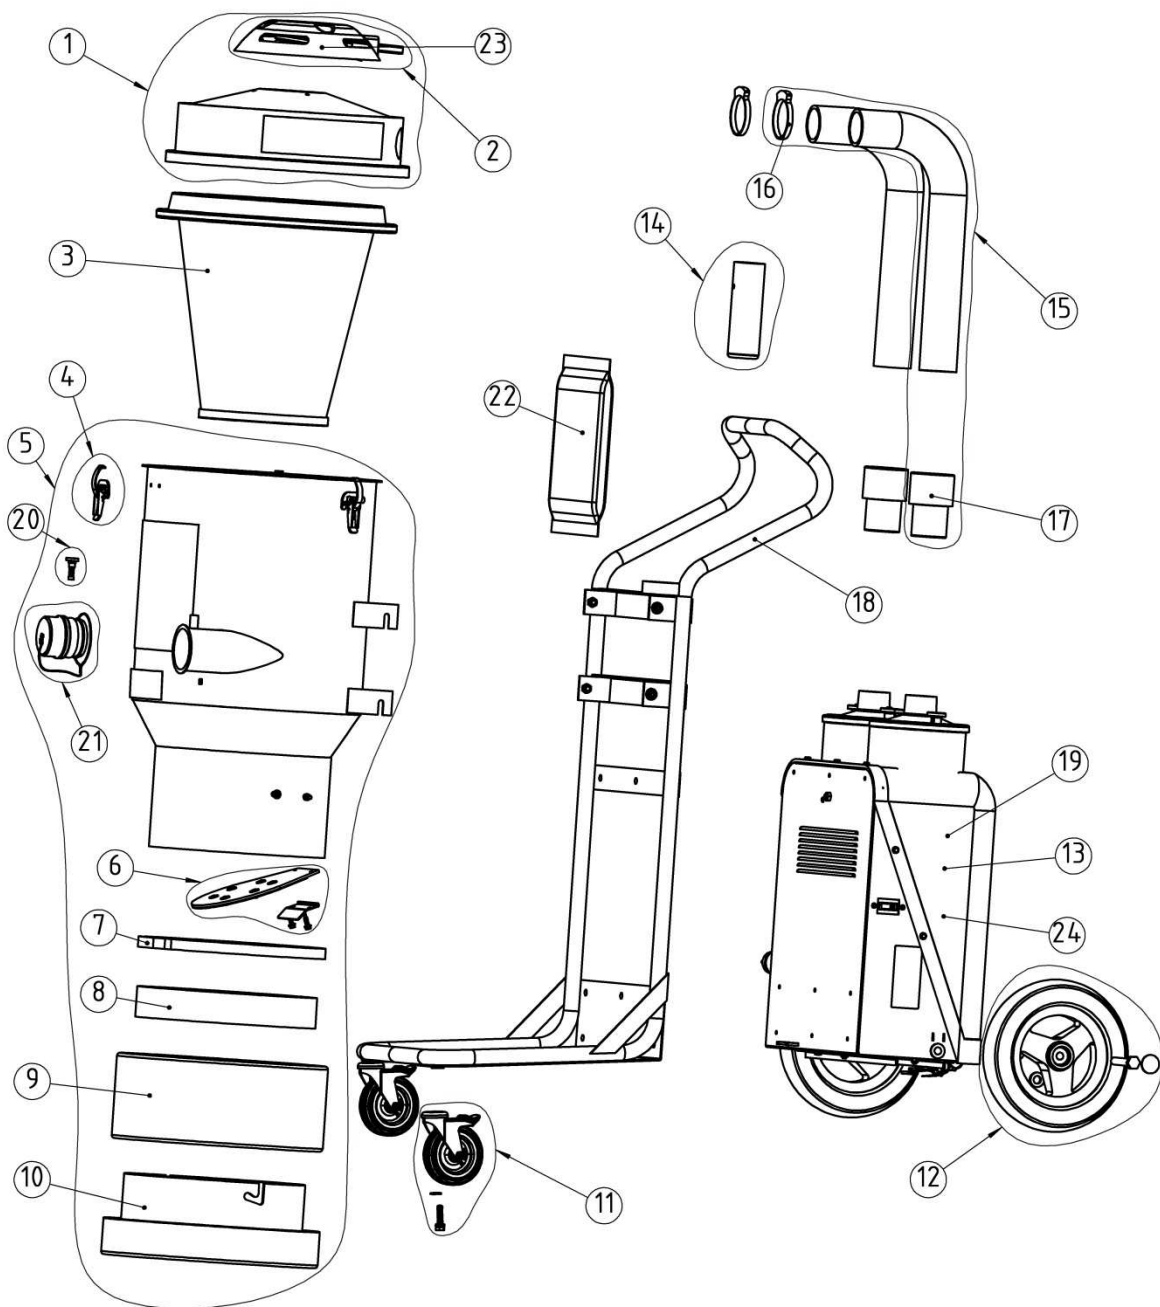

# S26 230V, S26 120V, S26 230V US

EXPLODED VIEW

S26 230V,  
S26 120V,  
S26 230V

EXPLODED VIEW

<b>Pos</b>	<b>Article Number</b>	<b>Description</b>	<b>QTY</b>
1	590477701	TOP COVER KIT (ex.S26)	1
2	590415001	CLEAN UNIT ASSEMBLY PACKING	1
3	590426501	MAIN FILTER	1
4	590396401	HOLDER KIT	3
5	590477401	TANK COMPLETE PACKING (ex. S26)	1
6	590398601	FLAP KIT	1
7	590401801	BELT PACKING	1
8	590402301	ANTI-SKID PACKING	1
9	590429201	LONGOPAC BAG 4 PACK	1
10	590426901	LONGOPAC HOLDER PACKING	1
11	590397201	FRONT WHEEL KIT	1
12	590397001	REAR WHEEL KIT	1
13	590477501	ENGINE PACK KIT PACKING (ex.S26 230V)	1
14	590426401	CLIP HOLDER KIT	1
15	590426601	HOSE KIT S26	2
16	590400801	HOSE CLAMP 60-65 PACKING	2
17	590438101	HOSE END (51MM) PACKING	2
18	590426801	WAGON COMPLETE PACKING	1
19	590478001	ENGINE PACK KIT PACKING (ex.S26 120V)	1
20	590401601	LOCKING DEVICE PACKING	1
21	590426701	INLET SEAL COMPLETE SET (ex.S26)	1
22	590426001	LONGOPAC SEAL CLIPS(60 PCS)	1
23	590399601	PLASTIC COVER KIT (ex. CLEAN UNIT)	1
24	590478101	ENGINE PACK KIT PACKING (ex.S26 230V US)	1

## S26 230V MOTOR PACKAGE

<b>Pos</b>	<b>Article Number</b>	<b>Description</b>	<b>QTY</b>
1	590400701	NUT	4
2	590398901	FILTER COVER KIT	2
3	590400401	SEALING PACKING	2
4	590396601	HEPA FILTER S-LINE	2
5	590415501	ENGINE TUBE (WITH NIPPLE) PACKING 230V	1
6	590427001	ENGINE TUBE (WITHOUT NIPPLE) PACKING 230V	1
7	590477601	CHASSIS KIT	1
8	590402601	SWITCH PACKING	1
9	590396701	MANOMETER, KIT	1
10	590401001	CORD SET PACKING	1
11	590399501	CABLE FIX KIT (PG11)	1
12	590477301	ENGINE COVER , KIT	1
13	590415301	COUNTER, KIT	1
14	590427201	ELECTRICAL FILTER	1
15	590426201	SOFT START 230V, KIT	1
16	590396901	MOTOR 230V KIT	2
17	590477801	CABLE KIT 230V	1