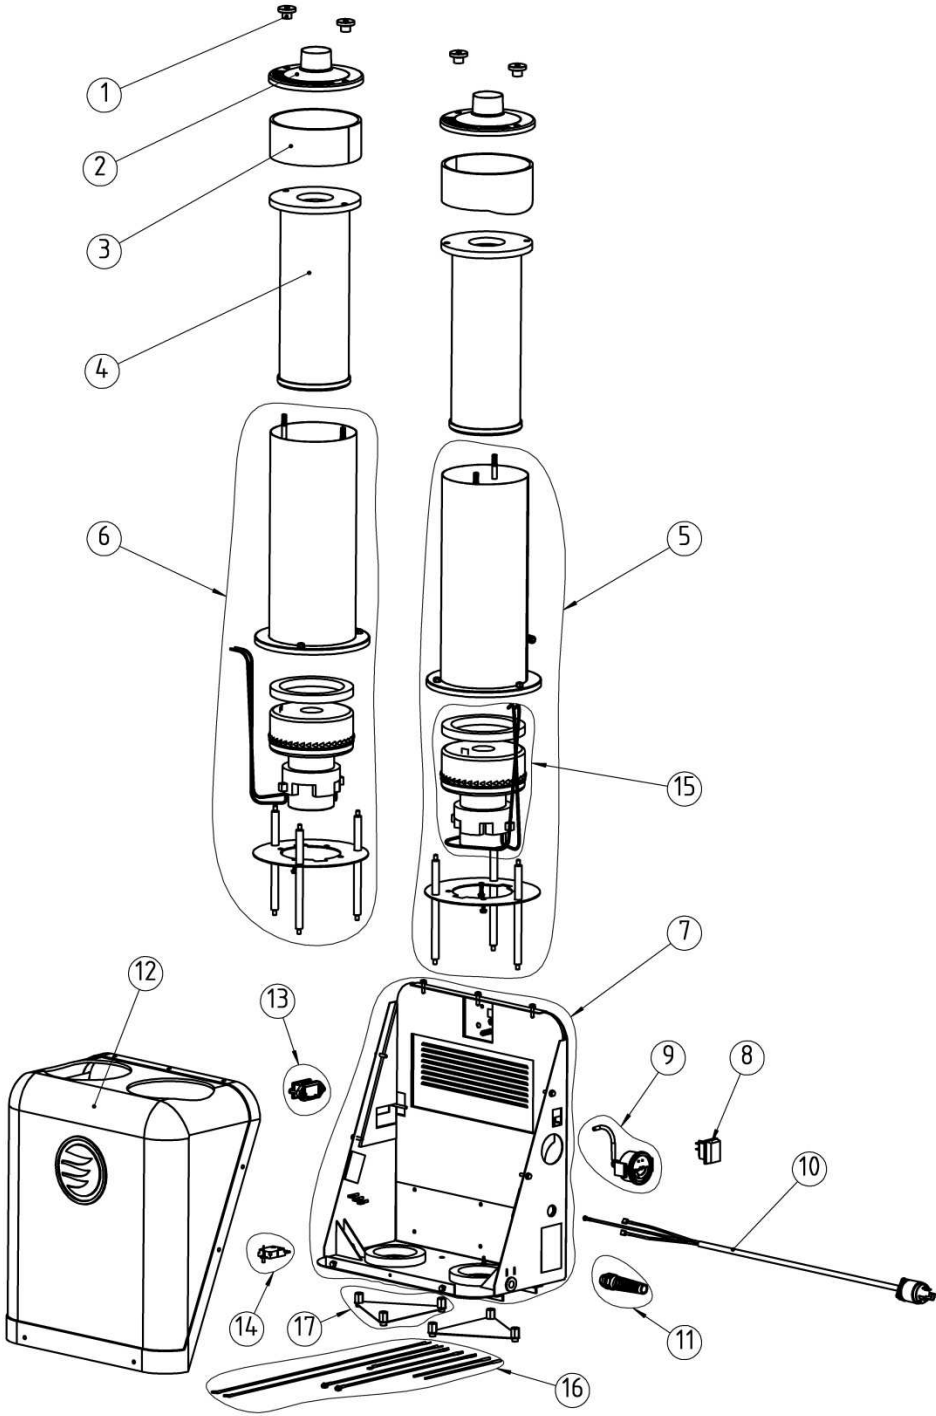

S26 230V US

MOTOR PACKAGE

S26 230V US MOTOR PACKAGE

Pos	Article Number	Description	QTY
1	590400701	NUT	4
2	590398901	FILTER COVER KIT	2
3	590400401	SEALING PACKING	2
4	590429801	HEPA FILTER S-LINE USA	2
5	590415501	ENGINE TUBE (WITH NIPPLE) PACKING 230V	1
6	590427001	ENGINE TUBE (WITHOUT NIPPLE) PACKING 230V	1
7	590478201	CHASSIS ETL VERSION KIT	1
8	590402601	SWITCH PACKING	1
9	590396701	MANOMETER, KIT	1
10	590427401	CORD SET PACKING (NEMA L6-15P)	1
11	590402501	CABLE FIX KIT (PG13)	1
12	590477901	ENGINE COVER ETL VERSION, KIT	1
13	590415301	COUNTER, KIT	1
14	590426201	SOFT START 230V, KIT	1
15	590396901	MOTOR 230V KIT	2
16	590427501	CABLE KIT 120V	1
17	590476801	BOTTOM COVER KIT	2