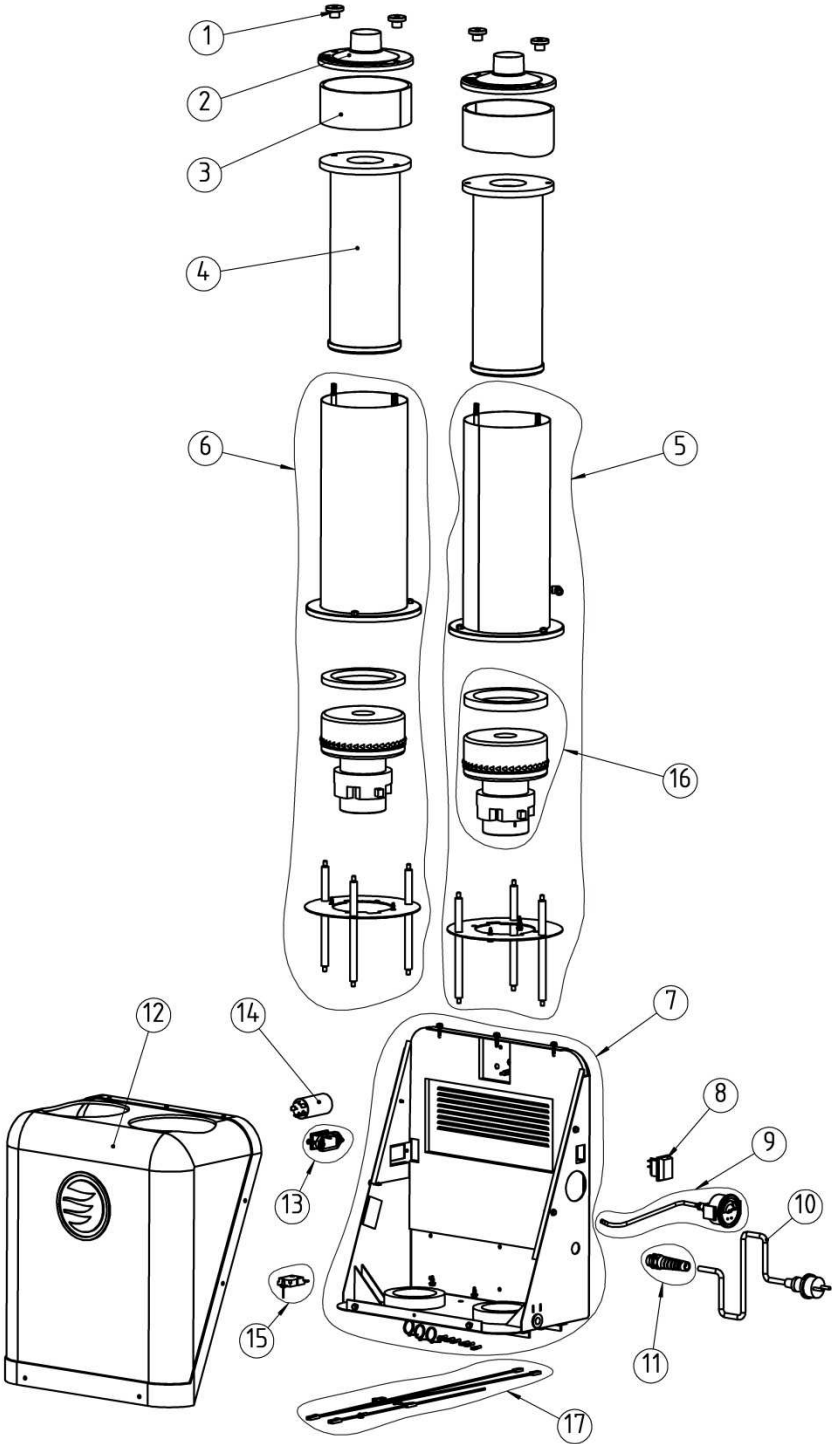

# S26 230V, S26 120V, S26 230V US

EXPLODED VIEW

S26 230V,  
S26 120V,  
S26 230V

EXPLODED VIEW

<b>Pos</b>	<b>Article Number</b>	<b>Description</b>	<b>QTY</b>
1	590477701	TOP COVER KIT (ex.S26)	1
2	590415001	CLEAN UNIT ASSEMBLY PACKING	1
3	590426501	MAIN FILTER	1
4	590396401	HOLDER KIT	3
5	590477401	TANK COMPLETE PACKING (ex. S26)	1
6	590398601	FLAP KIT	1
7	590401801	BELT PACKING	1
8	590402301	ANTI-SKID PACKING	1
9	590429201	LONGOPAC BAG 4 PACK	1
10	590426901	LONGOPAC HOLDER PACKING	1
11	590397201	FRONT WHEEL KIT	1
12	590397001	REAR WHEEL KIT	1
13	590477501	ENGINE PACK KIT PACKING (ex.S26 230V)	1
14	590426401	CLIP HOLDER KIT	1
15	590426601	HOSE KIT S26	2
16	590400801	HOSE CLAMP 60-65 PACKING	2
17	590438101	HOSE END (51MM) PACKING	2
18	590426801	WAGON COMPLETE PACKING	1
19	590478001	ENGINE PACK KIT PACKING (ex.S26 120V)	1
20	590401601	LOCKING DEVICE PACKING	1
21	590426701	INLET SEAL COMPLETE SET (ex.S26)	1
22	590426001	LONGOPAC SEAL CLIPS(60 PCS)	1
23	590399601	PLASTIC COVER KIT (ex. CLEAN UNIT)	1
24	590478101	ENGINE PACK KIT PACKING (ex.S26 230V US)	1

## S26 230V MOTOR PACKAGE

<b>Pos</b>	<b>Article Number</b>	<b>Description</b>	<b>QTY</b>
1	590400701	NUT	4
2	590398901	FILTER COVER KIT	2
3	590400401	SEALING PACKING	2
4	590396601	HEPA FILTER S-LINE	2
5	590415501	ENGINE TUBE (WITH NIPPLE) PACKING 230V	1
6	590427001	ENGINE TUBE (WITHOUT NIPPLE) PACKING 230V	1
7	590477601	CHASSIS KIT	1
8	590402601	SWITCH PACKING	1
9	590396701	MANOMETER, KIT	1
10	590401001	CORD SET PACKING	1
11	590399501	CABLE FIX KIT (PG11)	1
12	590477301	ENGINE COVER , KIT	1
13	590415301	COUNTER, KIT	1
14	590427201	ELECTRICAL FILTER	1
15	590426201	SOFT START 230V, KIT	1
16	590396901	MOTOR 230V KIT	2
17	590477801	CABLE KIT 230V	1