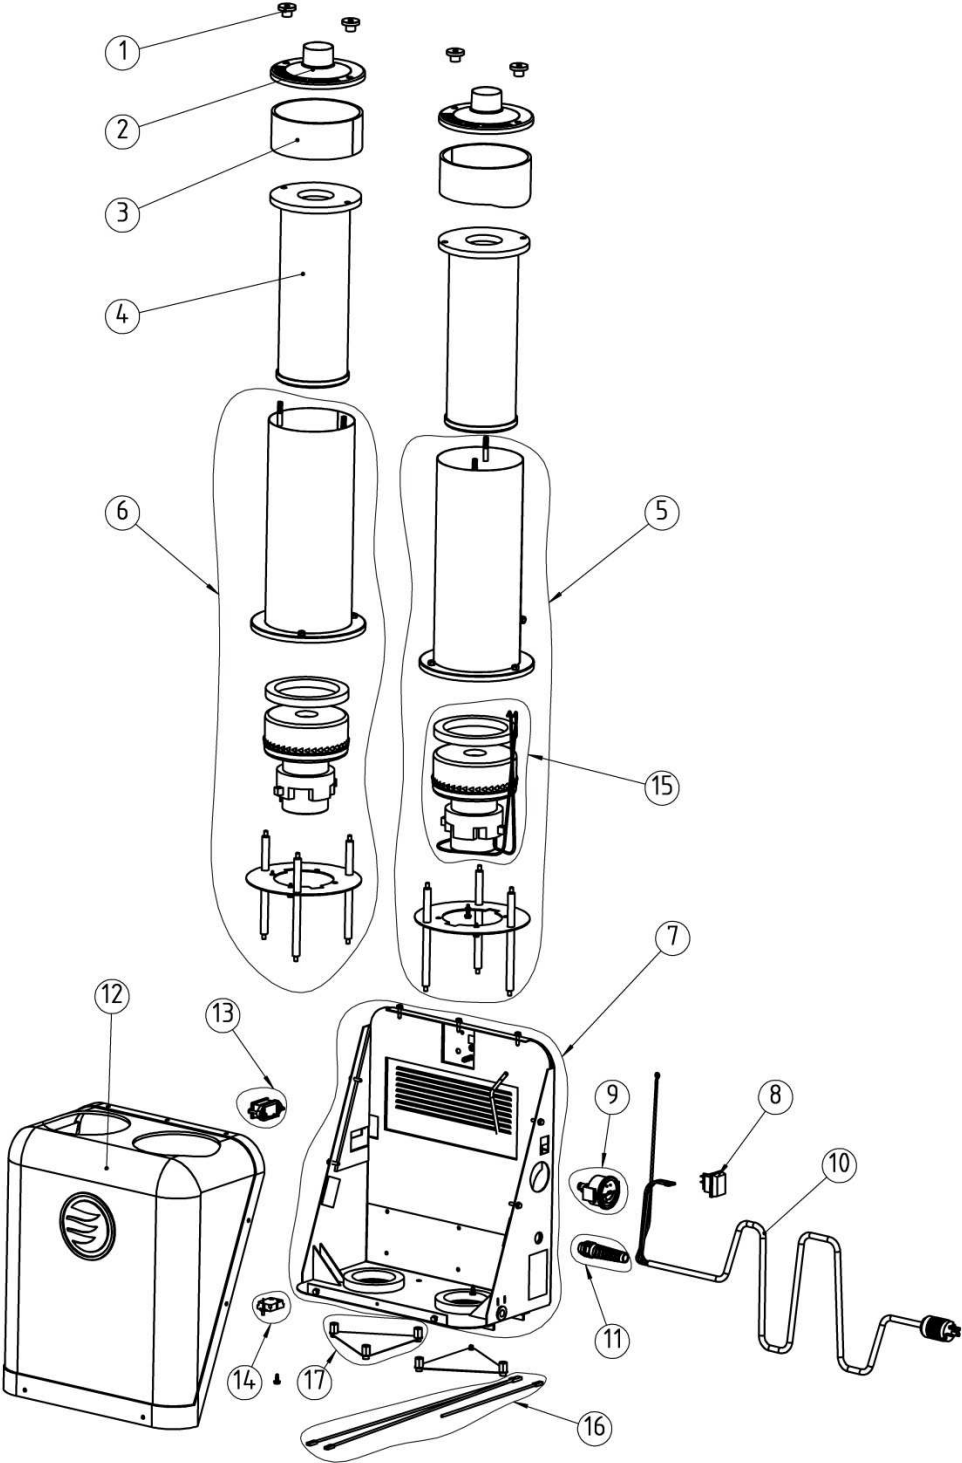

S26 120V

MOTOR PACKAGE

S26 120V MOTOR PACKAGE

Pos	Article Number	Description	QTY
1	590400701	NUT	4
2	590398901	FILTER COVER KIT	2
3	590400401	SEALING PACKING	2
4	590429801	HEPA FILTER S-LINE USA	2
5	590415701	ENGINE TUBE (WITH NIPPLE) PACKING 120V	1
6	590427101	ENGINE TUBE (WITHOUT NIPPLE) PACKING 120V	1
7	590478201	CHASSIS ETL VERSION KIT	1
8	590402601	SWITCH PACKING	1
9	590396701	MANOMETER, KIT	1
10	590427301	CORD SET PACKING (NEMA 5-20P)	1
11	590402501	CABLE FIX KIT (PG13)	1
12	590477901	ENGINE COVER ETL VERSION, KIT	1
13	590415301	COUNTER, KIT	1
14	590426301	SOFT START 120V, KIT	1
15	590397301	MOTOR 120V 1200W KIT	2
16	590427501	CABLE KIT 120V	1
17	590476801	BOTTOM COVER KIT	2