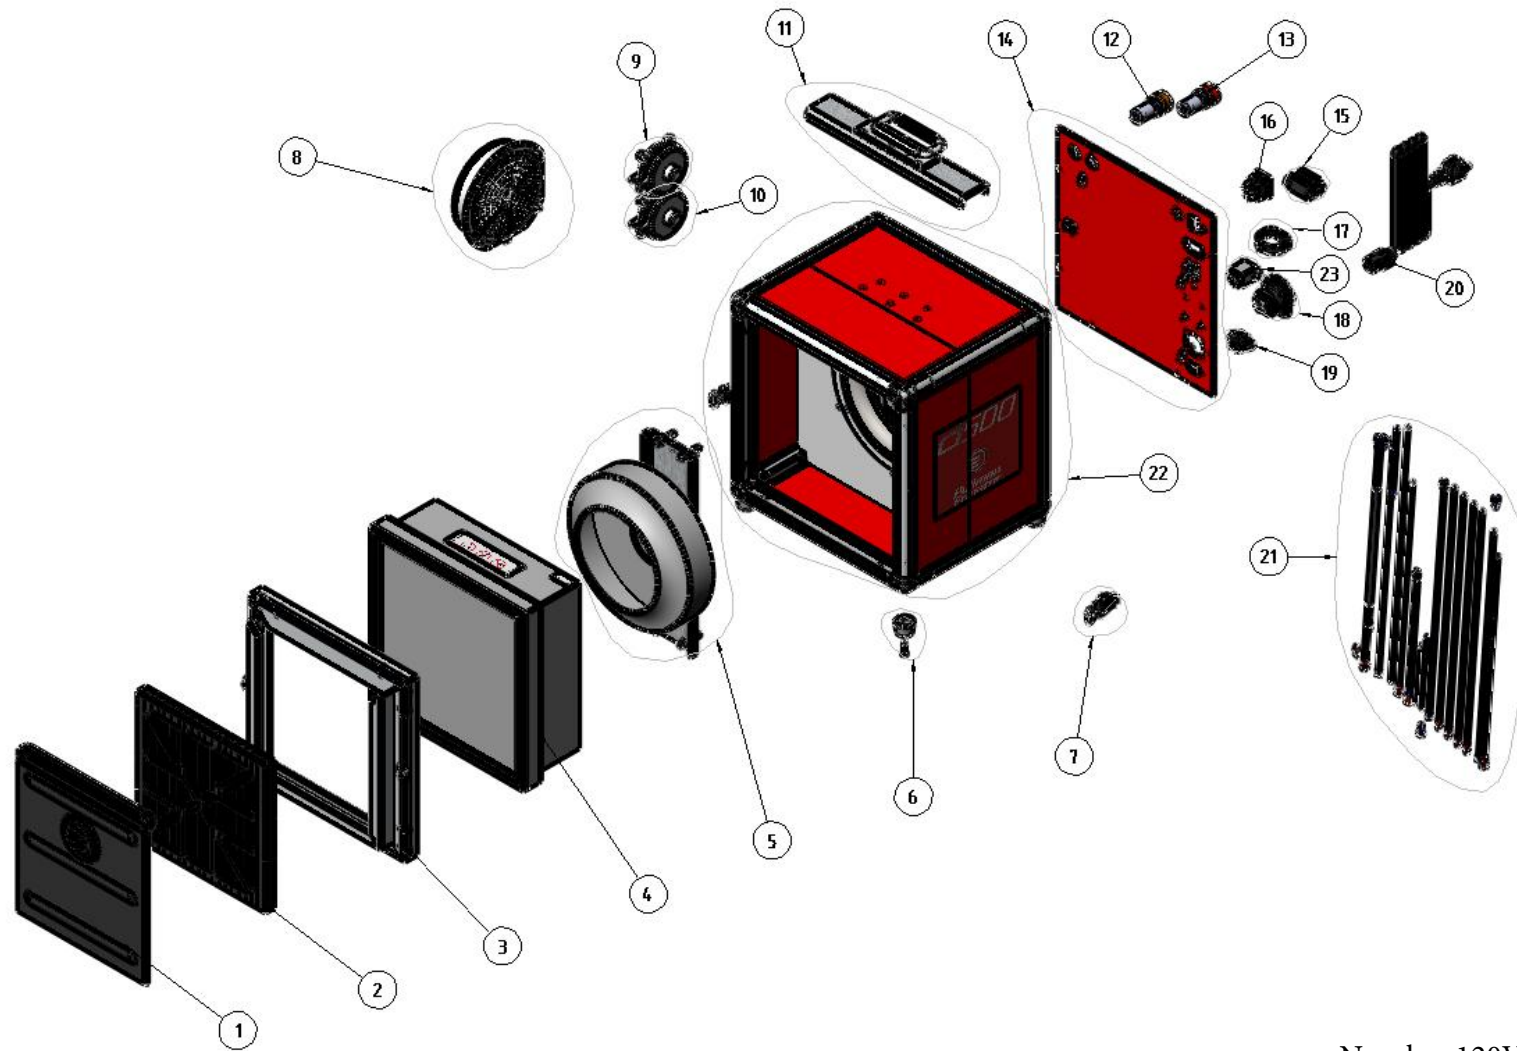

# A1000

Number 120V  
Number 230V

967757101  
967756801

<b>Pos</b>	<b>Article Number</b>	<b>Description</b>	<b>QTY</b>
1	590480801	PRE-FILTER PROTECT COVER (ex.A1000)	1
2	590430001	PRE-FILTER 12X12X1 INCH (ex.A1000)	1
3	592017001	FRONT FRAME COVER FOR A1000	1
4	590460801	FILTER OF A1000	1
5	592017301	FAN ASSEMBLY KIT (230V)	1
5	590461501	FAN ASSEMBLY KIT (110V)	1
6	590475101	RUBBER FOOT KIT	4
7	590461201	LOCK KIT (ex.A1000)	2
8	591235301	AIR OUTLET KIT (ex. A1000)	1
9	590461001	PRESSURE SENSOR KIT (ex. A-Line)	1
10	590462401	PRESSURE SENSOR KIT (ex. A-Line)	1
11	590461101	HANDLE KIT (ex.A1000)	1
12	592041901	ALARM YELLOW LAMP 230 KIT	1
13	592017801	SOUND ALARM 80dB RED LAMP KIT	1
14	592042901	BACKSIDE PLATE KIT (ex.A1000)	1
15	590415301	COUNTER KIT	1
16	590403001	SWITCH KIT	1
17	590462501	CABLE FIX KIT	1
18	592016701	ELECTRICAL OUTLET KIT (ex.A2000 230V)	1
18	590462301	ELECTRICAL OUTLET KIT (110V)	1
19	591981401	POWER INLET KIT (ex. A-LINE)	1
20	592018001	POWER CORD KIT 230V	1
21	592043001	CABLE KIT (A1000)	1
22	592043101	AL FRAME BOX KIT (ex. A1000)	1
23	591985301	RELAY KIT (ex. A1000)	1