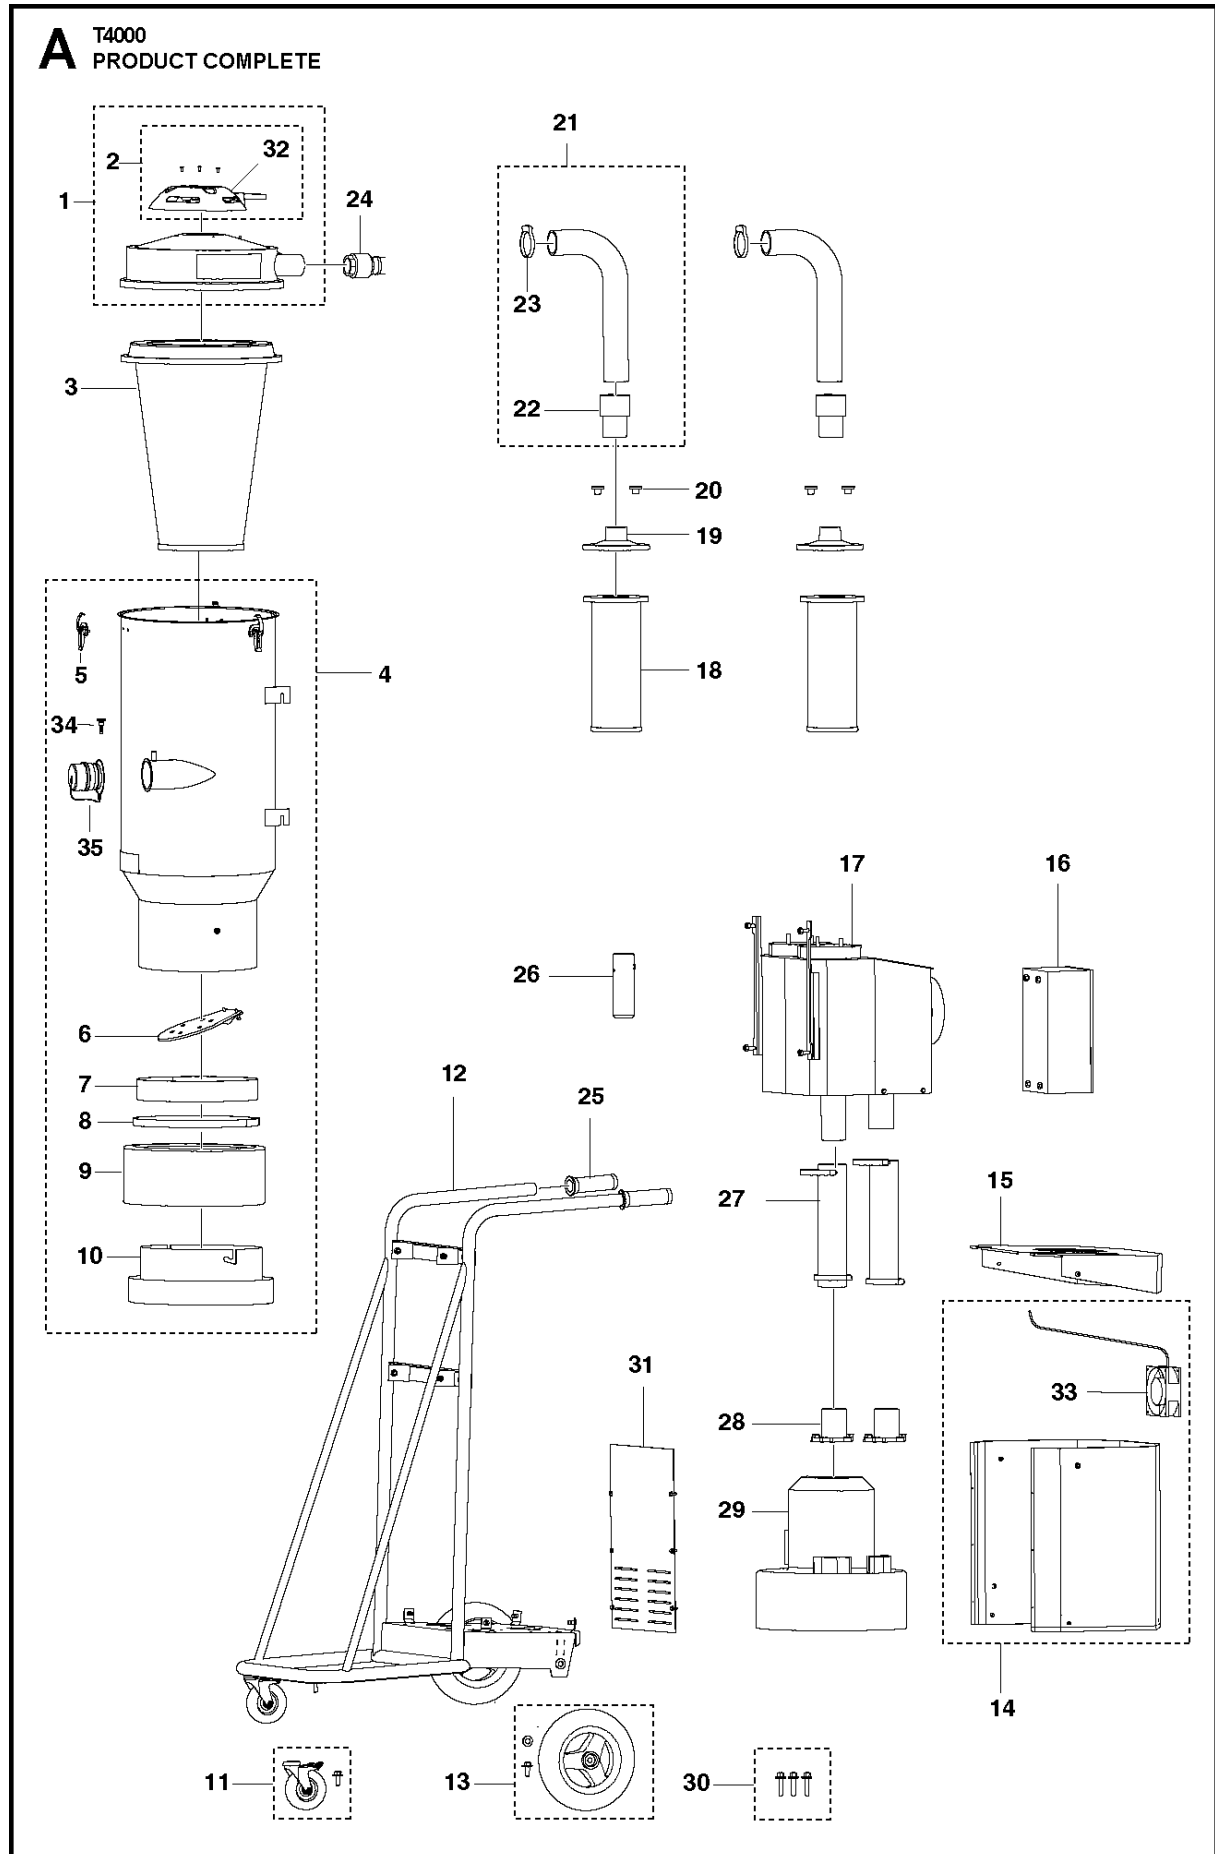

SPARE PARTS LIST

DUST AND SLURRY MANAGEMENT

T 4000, 2019-12

Ref	Part No	Description	Remark	QTY KIT	
1	598 81 04-01	TANK CAP ASSY			
2	590 41 50-01	VALVE		1	1
3	591 96 97-01	CLEANER	Pre-filer	1	
4	590 47 85-01	TANK		1	
5	590 39 64-01	HOLDER KIT		3	4
6	590 39 86-01	FLAP		1	4
7	590 40 23-01	SEAL		1	4
8	590 40 18-01	STRAP		1	4
9	590 42 92-01	BAG		1	4
10	590 42 69-01	HOLDER		1	4
11	590 39 72-01	WHEEL KIT		1	
12	590 44 94-01	FRAME		1	
13	590 39 70-01	REAR WHEEL		1	
14	598 79 42-01	MOTOR HOUSING		1	
15	598 79 41-01	MOTOR COVER		1	
16	598 79 43-01	ELECTRONIC BOX		1	
17	598 79 44-01	FILTER HOUSING		1	
18	590 42 98-01	FILTER	HEPA	2	
19	590 39 89-01	FILTER COVER		2	
20	590 40 07-01	NUT		4	
21	598 79 45-01	HOSE KIT		1	
22	590 43 81-01	HOSE		2	21
23	590 40 08-01	HOSE CLAMP		2	21
24	590 43 21-01	CHECK VALVE		1	
25	590 44 91-02	GRIP		1	
26	590 42 64-01	HOLDER		1	
27	598 79 46-01	HOSE KIT		1	
28	598 79 47-01	HOSE CONNECTOR		1	
29	591 96 75-01	ENGINE		1	
30	598 79 50-01	SUPPORT KIT		1	
31	590 44 90-01	COVER PLATE		1	
32	590 39 96-01	COVER KIT		1	1, 2
33	592 02 90-01	FAN		1	14
34	590 40 16-01	LOCKING PIN		1	4
35	590 42 67-01	LID		1	4