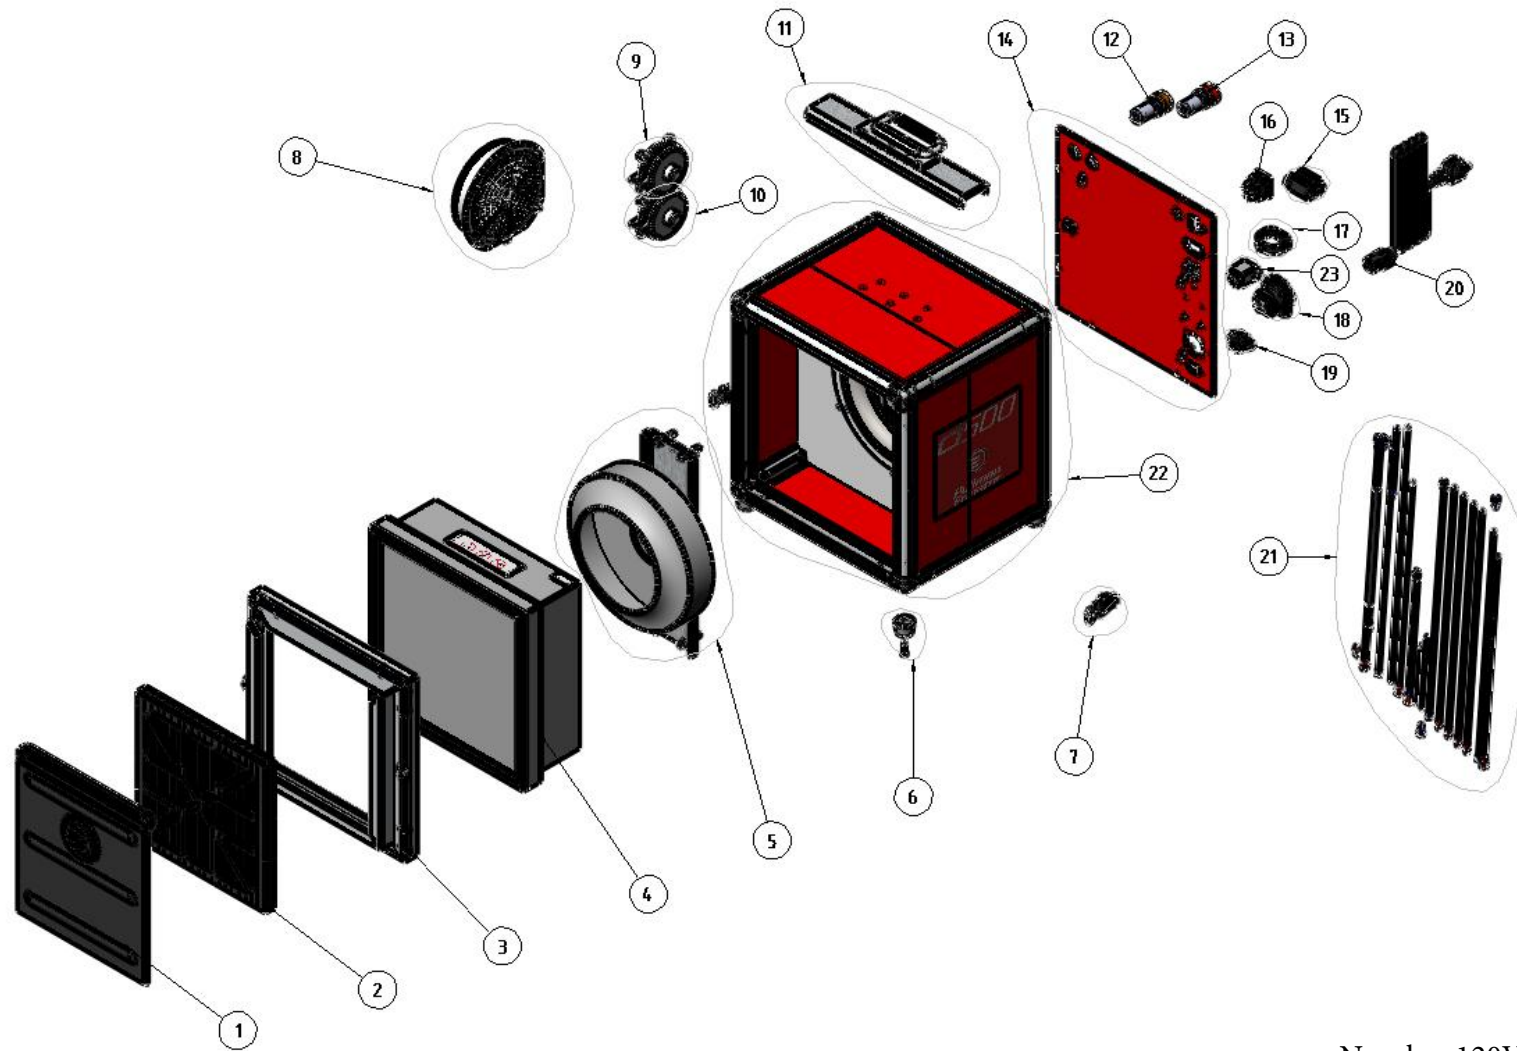

# A1000

Number 120V  
Number 230V

967757101  
967756801

<b>Pos</b>	<b>Article Number</b>	<b>Description</b>	<b>QTY</b>
1	590480801	PRE-FILTER PROTECT COVER (ex.A1000)	1
2	590430001	PRE-FILTER 12X12X1 INCH (ex.A1000)	1
3	592017001	FRONT FRAME COVER FOR A1000	1
4	590460801	FILTER OF A1000	1
5	592017301	FAN ASSEMBLY KIT (ex.A1000)	1
6	590475101	RUBBER FOOT KIT	4
7	590461201	LOCK KIT (ex.A1000)	2
8	591235301	AIR OUTLET KIT (ex. A1000)	1
9	590461001	PRESSURE SENSOR KIT (ex. A-Line)	1
10	590462401	PRESSURE SENSOR KIT (ex. A-Line)	1
11	590461101	HANDLE KIT (ex.A1000)	1
12	592041901	ALARM YELLOW LAMP 230 KIT	1
13	592017801	SOUND ALARM 80dB RED LAMP KIT	1
14	592042901	BACKSIDE PLATE KIT (ex.A1000)	1
15	590415301	COUNTER KIT	1
16	590403001	SWITCH KIT	1
17	590462501	CABLE FIX KIT	1
18	592016701	ELECTRICAL OUTLET KIT (ex.A2000 230V)	1
19	591981401	POWER INLET KIT (ex. A-LINE)	1
20	592018001	POWER CORD KIT 230V (ex. A-LINE)	1
21	592043001	CABLE KIT (A1000)	1
22	591984501	AL FRAME BOX KIT (ex. A1000)	1
23	591985301	RELAY KIT (ex. A1000)	1