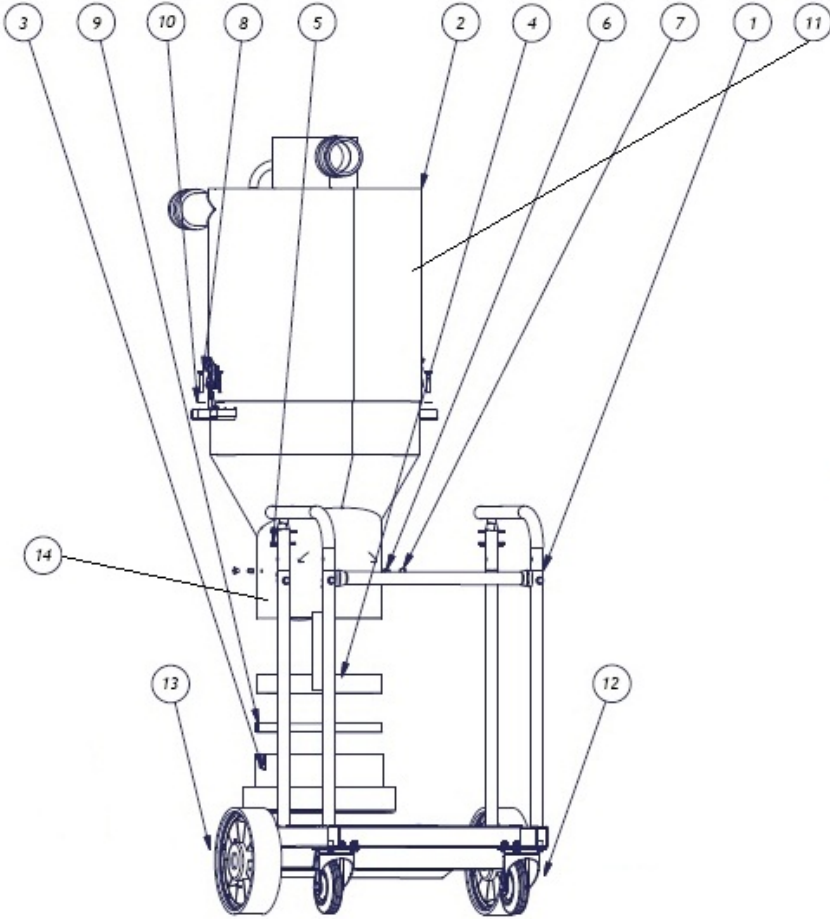

Sprängskiss C5500

Exploded view C5500

accessories

C5500 Spare parts list

POS.	QTY.	NUMBER	DESCRIPTION
1	1	30103	WAGON KIT (ex. C5500)
2	1	201200074	UPPER TANK KIT (ex. C5500)
3	1	201100135	LONGOPAC HOLDER KIT
4	2	201100141	ANTI-SKID KIT
5	4	N/A	
6	2	200900262	M6X8 SCREW FZB LOW HEAD
7	2	200800326	MKSM6 NUT
8	2	200600606	EXCENTRIC LOCK KIT
9	1	201100140	BELT KIT
10	1	201200075	LOWER TANK KIT (ex. C5500)
11	1	201200071	TANK CAMLOK KIT (ex. C5500)
12	1	201200073	SWIVEL WHEELS 2 PCS KIT (ex. C5500)
13	1	201200072	FRONT WHEELS 2 PCS KIT (ex. C5500)
14	1	200600621	FLAP COMPLETE DIMENSION 215 mm (2503)
Accessories			
1	1	200900054	PU76/10 ANTISTATIC HOSE 2xCAMLOK FEMALE