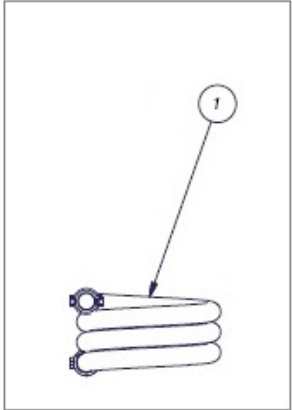

Sprängskiss C5500

Exploded view C5500

accessories

C5500 Spare parts list

POS.	QTY.	NUMBER	DESCRIPTION
1	1	30103	WAGON KIT (ex. C5500)
2	1	201200074	UPPER TANK KIT (ex. C5500)
3	1	201100135	LONGOPAC HOLDER KIT
4	2	201100141	ANTI-SKID KIT
5	4	N/A	
6	2	200900262	M6X8 SCREW FZB LOW HEAD
7	2	200800326	MKSM6 NUT
8	2	200600606	EXCENTRIC LOCK KIT
9	1	201100140	BELT KIT
10	1	201200075	LOWER TANK KIT (ex. C5500)
11	1	201200071	TANK CAMLOK KIT (ex. C5500)
12	1	201200073	SWIVEL WHEELS 2 PCS KIT (ex. C5500)
13	1	201200072	FRONT WHEELS 2 PCS KIT (ex. C5500)
14	1	200600621	FLAP COMPLETE DIMENSION 215 mm (2503)
Accessories			
1	1	200900054	PU76/10 ANTISTATIC HOSE 2xCAMLOK FEMALE