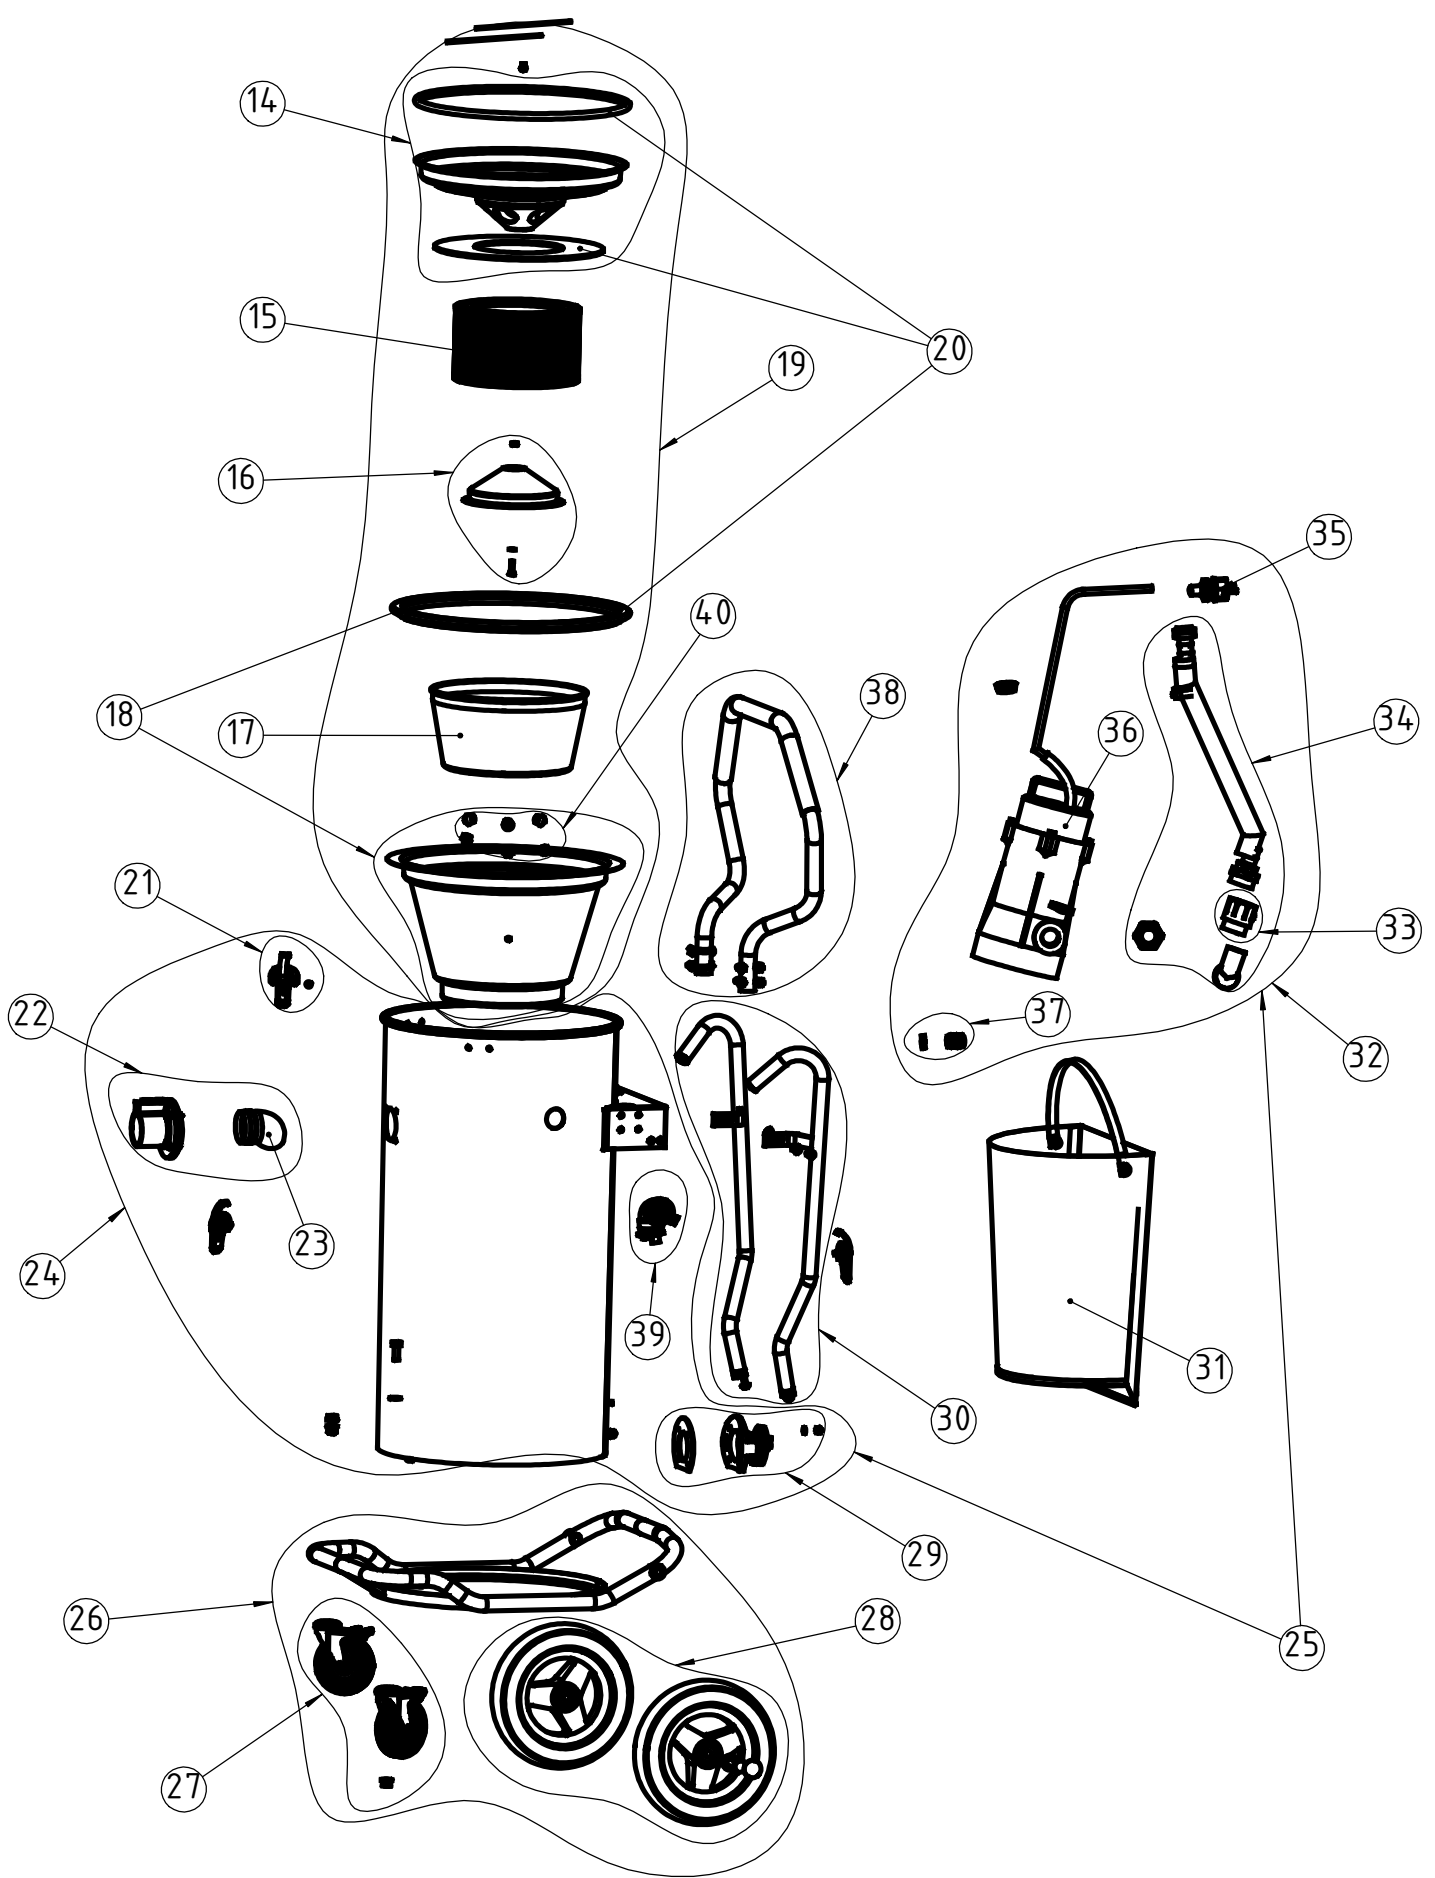

NUMBER HVA	967758101
NUMBER Pullman	201000032
MODEL	W70P

NUMBER	201000033
MODEL	W70P
REV.	A-02

Pos	Article Number	Description	QTY
1	590470501	HANDLE, KIT	1
2	590470601	CAP, COMPLETE	1
3	590498701	DOME, COMPLETE (ex. W70p)	1
4	590402601	SWITCH PACKING	2
5	590399501	CABLE FIX KIT (PG11)	1
6	590401001	CORD SET PACKING	1
7	590396301	ELECTRICAL OUTLET KIT	1
8	590498601	BLOWER CHAMBER, COMPLETE	1
9	590470401	SEALING, KIT	1
10	591906501	ENGINE, COMPLETE	1
11	590469801	SOUND INSULATION	1
12	590470301	SPACER, KIT	1
13	590470201	CAN CAP, COMPLETE	1
14	590470901	TOP CAP FILTER COMPLETE	1
15	590438901	FILTER	1
16	590471001	FILTER CAP, KIT	1
17	590475701	FLOATING VESSEL KIT	1
18	590470001	CYCLONE, COMPLETE	1
19	590469301	COMBINED FILTER , COMPLETE	1
20	590470101	SEALINGS, KIT	1
21	590396401	HOLDER, KIT	3
22	590469501	TANK INLET, COMPLETE	1
23	590469601	SCOOP	1
24	590481101	TANK, COMPLETE WITHOUT PUMP (ex.W70p)	1
25	592029901	TANK COMPLETE WITH PUMP (ex.W70P)	1
26	590471201	WAGON COMPLETE (ex.w70P)	1
27	590397201	FRONT WHEEL KIT	1
28	590397001	REAR WHEEL KIT	1
29	590471301	EXIT COVER KIT	1
30	590470701	SKID PROTECTION, KIT	1
31	590471401	GK70 KIT	1
32	592030101	PUMP KIT	1
33	590471501	VALVE KIT	1
34	590471601	PUMP CONNECTION KIT	1
35	592030501	ELECTRICAL PLUG	1
36	590435101	PUMP 106W 230V	1
37	590471701	CABLE FIX KIT	1
38	590470801	HANDLE, COMPLETE	1
39	590471801	HOSE COOPLING KIT	1
40	590471101	PLASTIC PLUG KIT	1