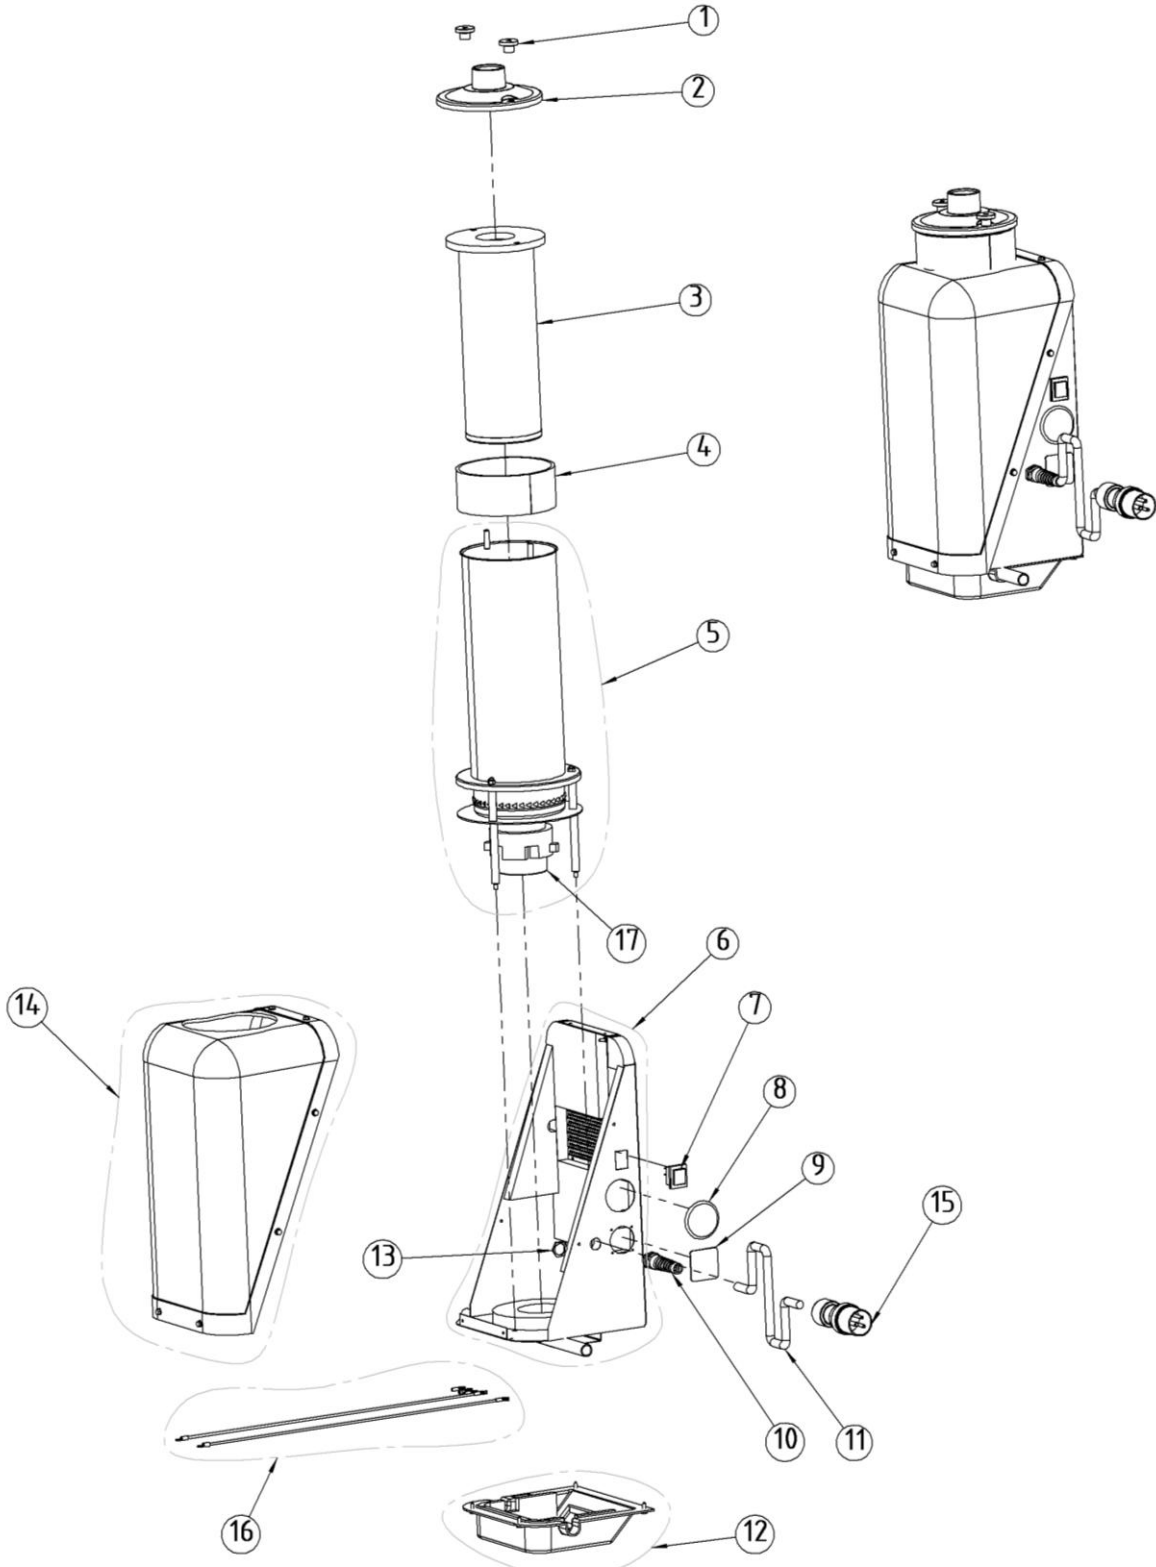

Motorpaket 120 V / Engine pack. 120 V

Number	200600398a
Model	ENGINE PACK 120 V
Rev.	01