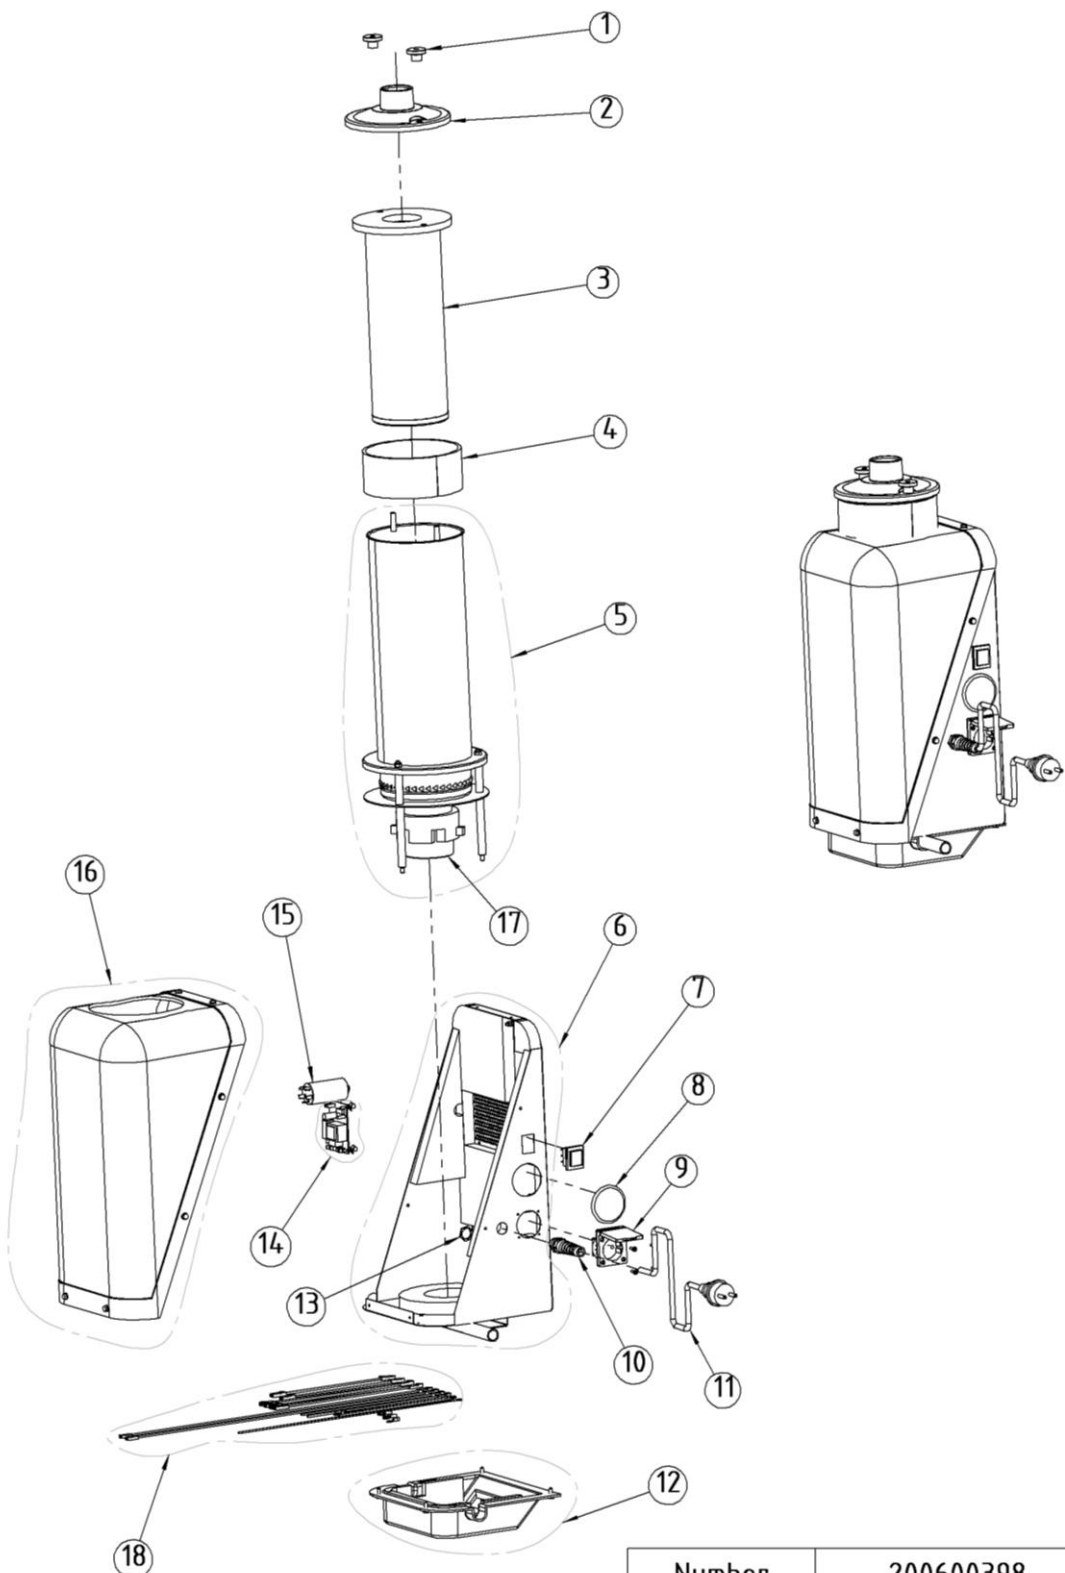

Motorpaket 230 V / Engine pack. 230 V

Number	200600398
Model	ENGINE PACK 230 V
Rev.	01